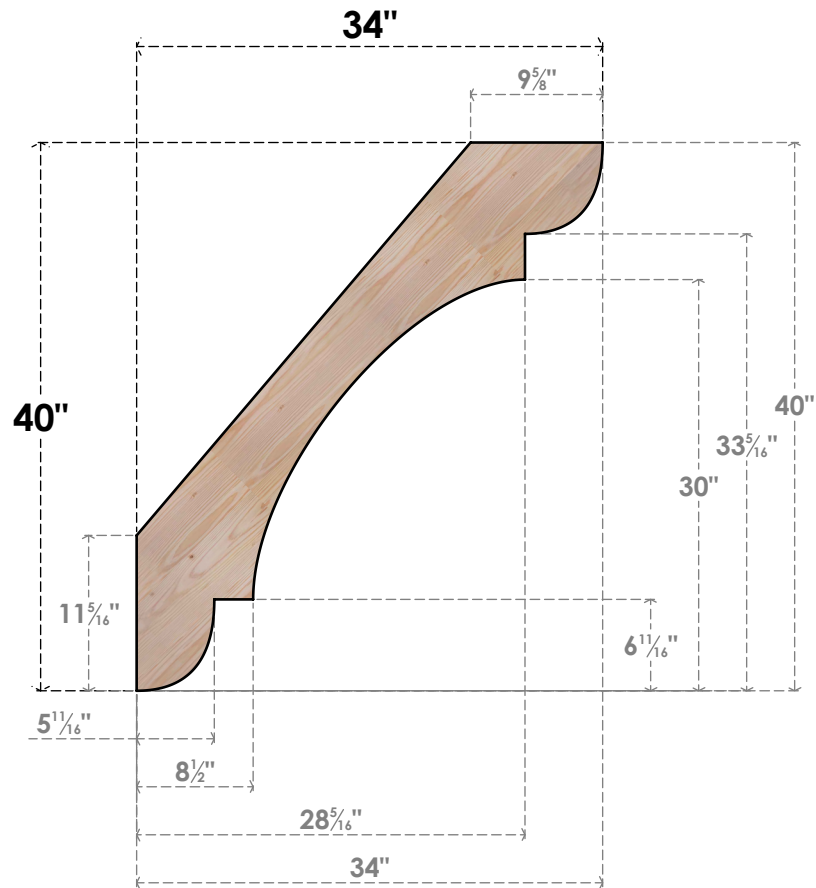

BRC04X34X40OLY00SDF

3 1/2"W X 34"D X 40"H OLYMPIC SMOOTH BRACE, DOUGLAS FIR

SIDE

FRONT

EKENA MILLWORK
 2300 WEST MAIN ST.
 CLARKSVILLE, TX 75426
 TOLL FREE: 866-607-0453
 WWW.EKENAMILLWORK.COM

NOTES

1. INSTALLATION TO BE COMPLETED IN ACCORDANCE WITH MANUFACTURER'S SPECIFICATIONS.
2. DRAWING MAY NOT BE TO SCALE
3. THIS DRAWING IS INTENDED FOR DESIGN AND PLANNING PURPOSES ONLY.
4. ALL INFORMATION CONTAINED HEREIN WAS CURRENT AT THE TIME OF DEVELOPMENT BUT MUST BE REVIEWED AND APPROVED BY THE PRODUCT MANUFACTURER TO BE CONSIDERED ACCURATE.
5. PRODUCTS ARE NOT KILN DRIED. THIS ITEM IS UNIQUE AND WILL CONTAIN THE NATURAL VARIATIONS THAT THE WOOD SPECIES OFFERS. THIS MAY RESULT IN VARIATIONS UP TO 1/4"