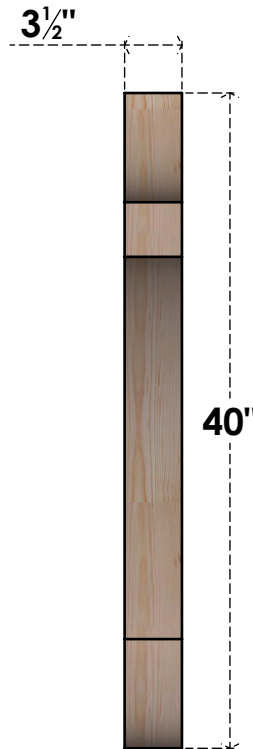

BRC04X34X40OLY00SDF

3 1/2"W X 34"D X 40"H OLYMPIC SMOOTH BRACE, DOUGLAS FIR

SIDE

FRONT

EKENA MILLWORK
 2300 WEST MAIN ST.
 CLARKSVILLE, TX 75426
 TOLL FREE: 866-607-0453
 WWW.EKENAMILLWORK.COM

NOTES

1. INSTALLATION TO BE COMPLETED IN ACCORDANCE WITH MANUFACTURER'S SPECIFICATIONS.
2. DRAWING MAY NOT BE TO SCALE
3. THIS DRAWING IS INTENDED FOR DESIGN AND PLANNING PURPOSES ONLY.
4. ALL INFORMATION CONTAINED HEREIN WAS CURRENT AT THE TIME OF DEVELOPMENT BUT MUST BE REVIEWED AND APPROVED BY THE PRODUCT MANUFACTURER TO BE CONSIDERED ACCURATE.
5. PRODUCTS ARE NOT KILN DRIED. THIS ITEM IS UNIQUE AND WILL CONTAIN THE NATURAL VARIATIONS THAT THE WOOD SPECIES OFFERS. THIS MAY RESULT IN VARIATIONS UP TO 1/4"